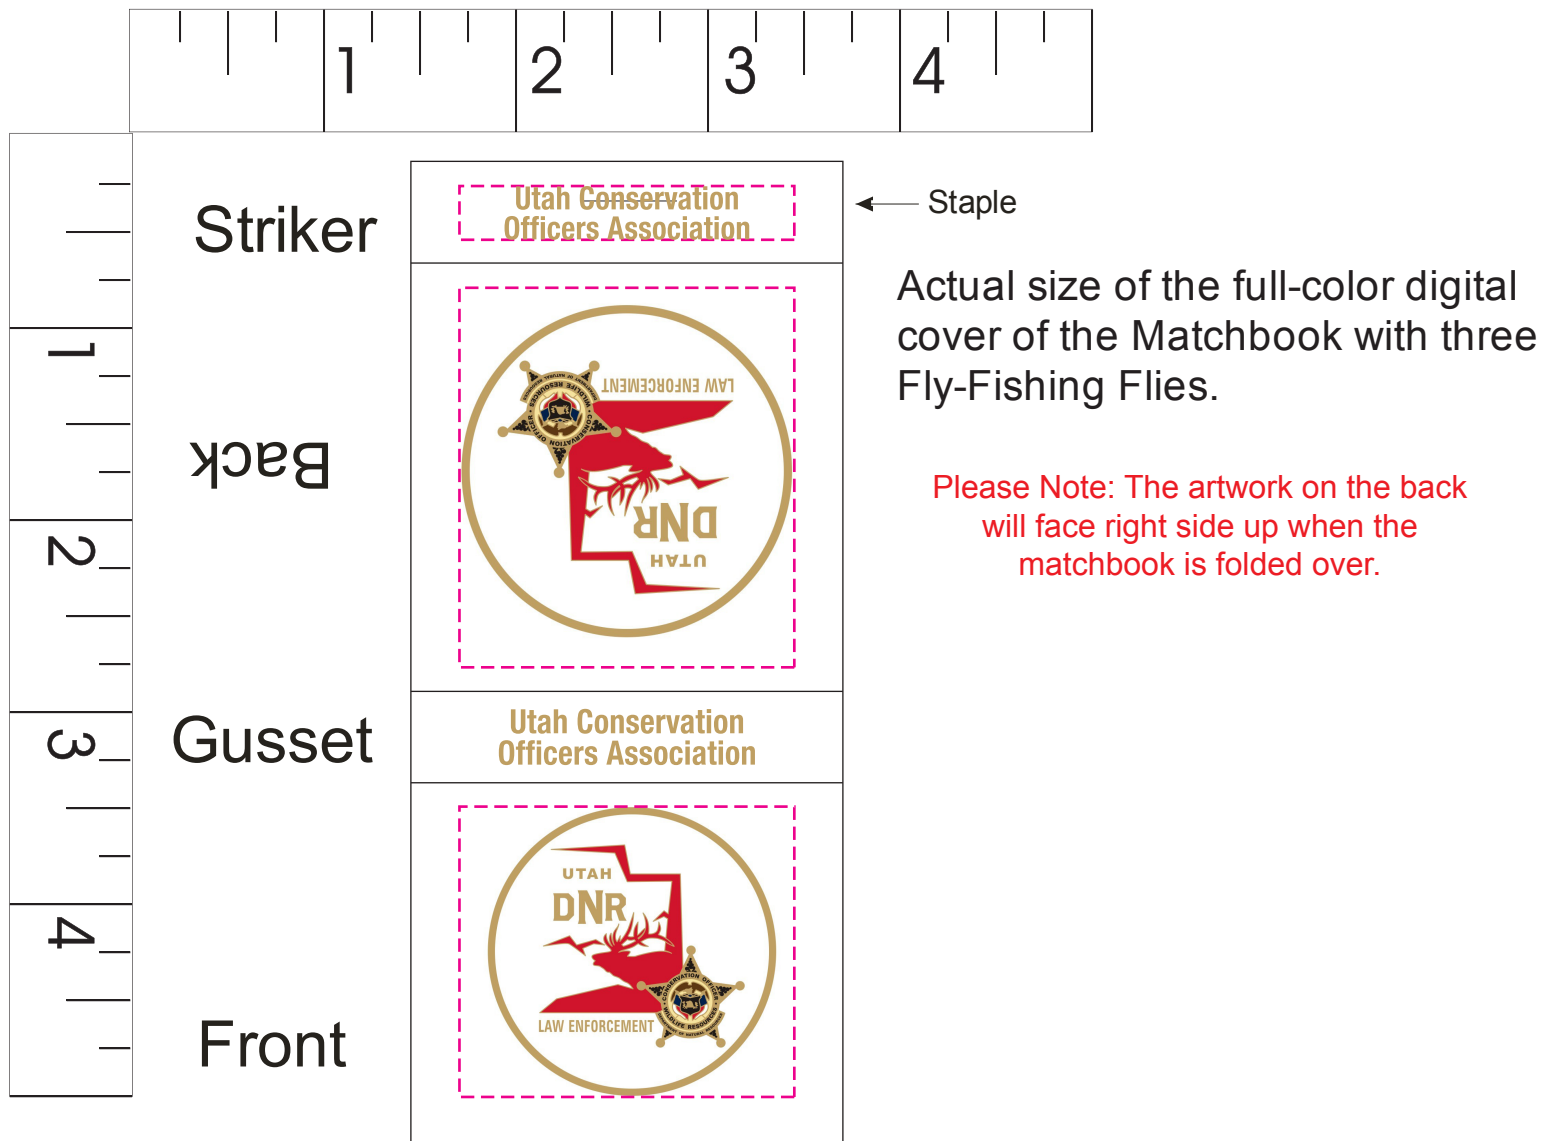

Order#: 129026

Product: Fly Fishing Matchbook with Flies

Item #: 1280-104608

Imprint Method: Digital Print on the Front Cover

Actual Imprint Size: 1.84"W x 4.75"H (From top to bottom of the matchbook)

*****IMPORTANT INFORMATION*** (PLEASE READ)**