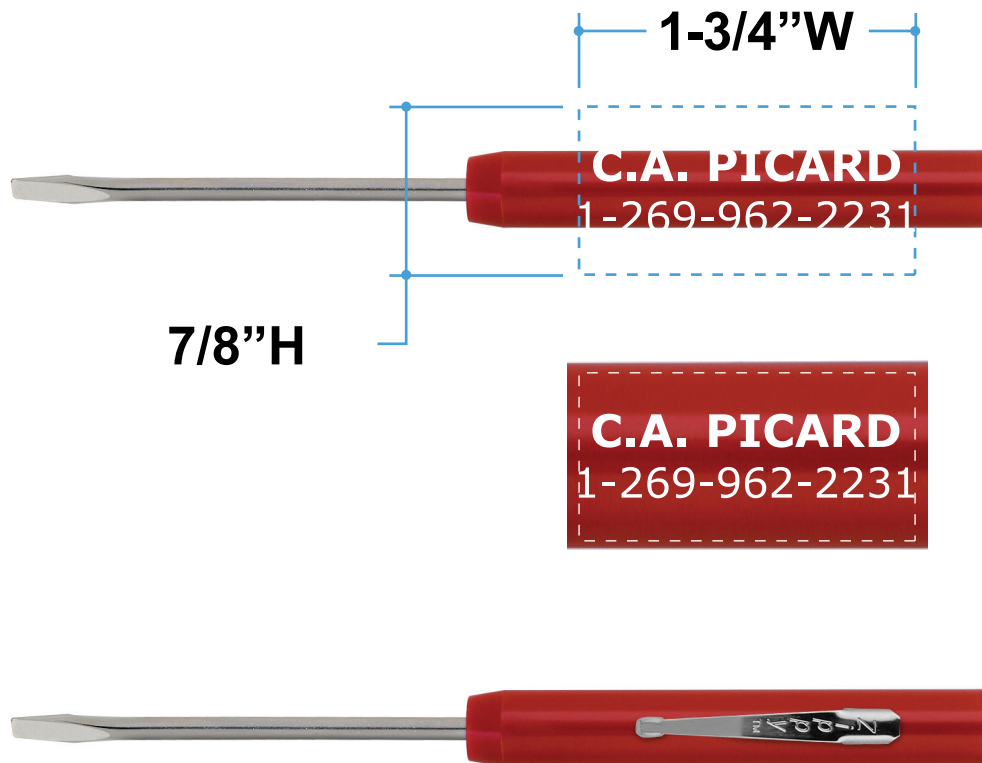

Customer Service E-mail: service@garrettspecialties.com

Order#: 128983

Product: Zippy Screwdriver Flat Blade - Red

Item #: 1215-104430

Imprint Method: Screen Print on the Handle - White

Actual Imprint Size: 1.75"W x 0.44"H