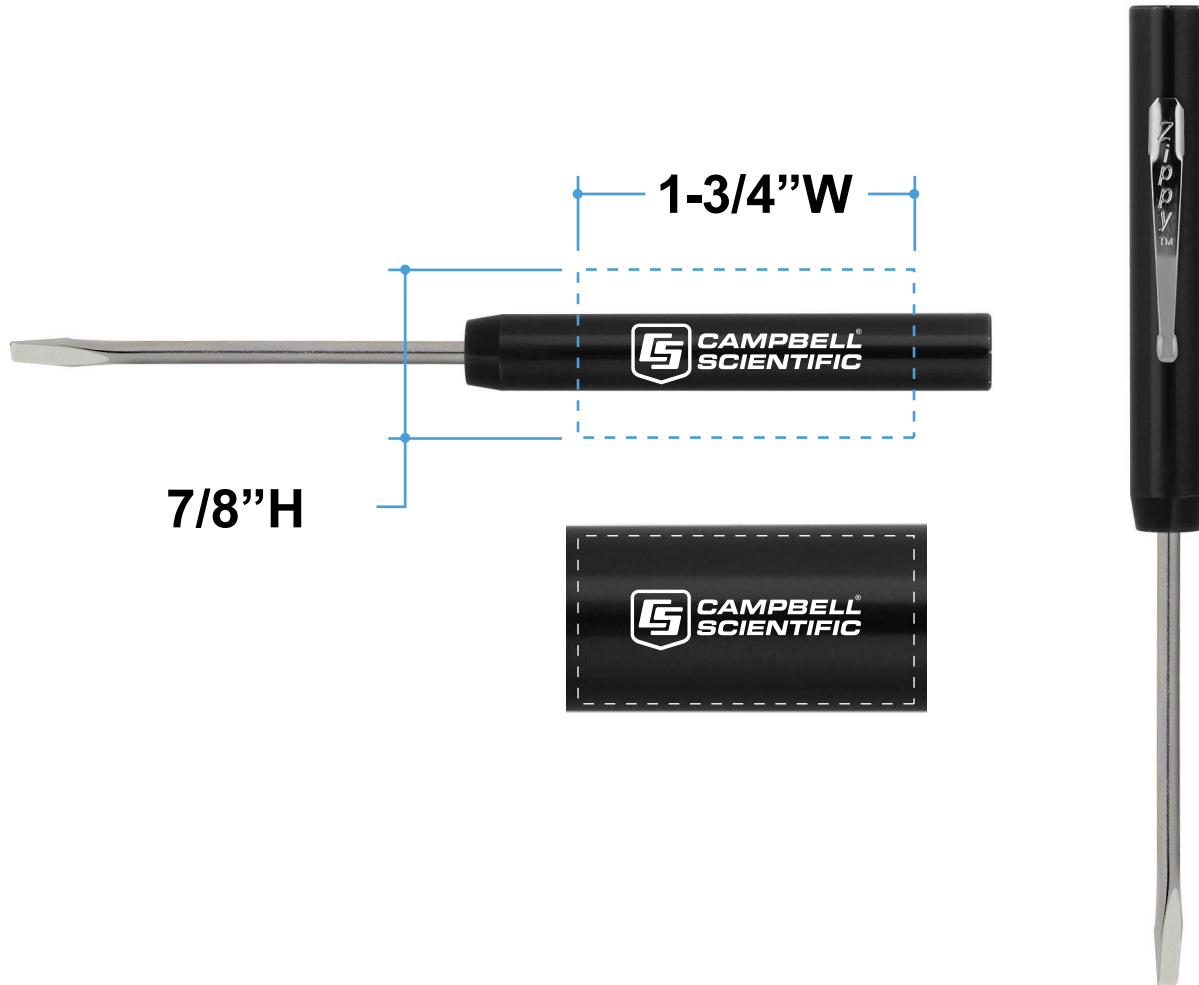

Customer Service E-mail: service@garrettspecialties.com

Order#: 128965

Product: Zippy Screwdriver Flat Blade - Black

Item #: 1215-104430

Imprint Method: Screen Print on the Handle - White

*****IMPORTANT INFORMATION*** (PLEASE READ)**