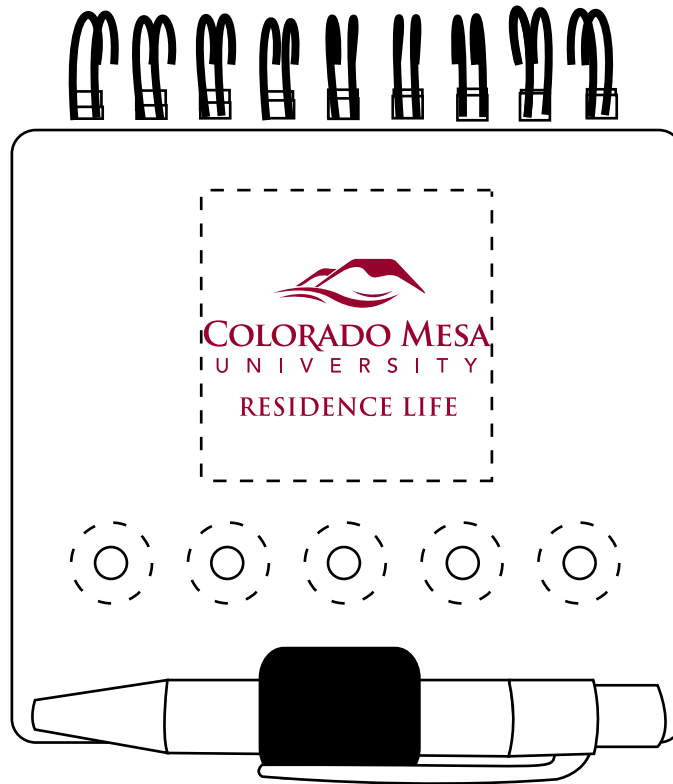

CAREFULLY REVIEW THE ARTWORK ATTACHED.

Order#: 128947

Product: Sticky Flag Jotter Neutral

Item #: 1008-307217

Imprint Method: Screen Print on the Front - Burgundy 202

Actual Size of Imprint
Dotted Lines Do Not Print