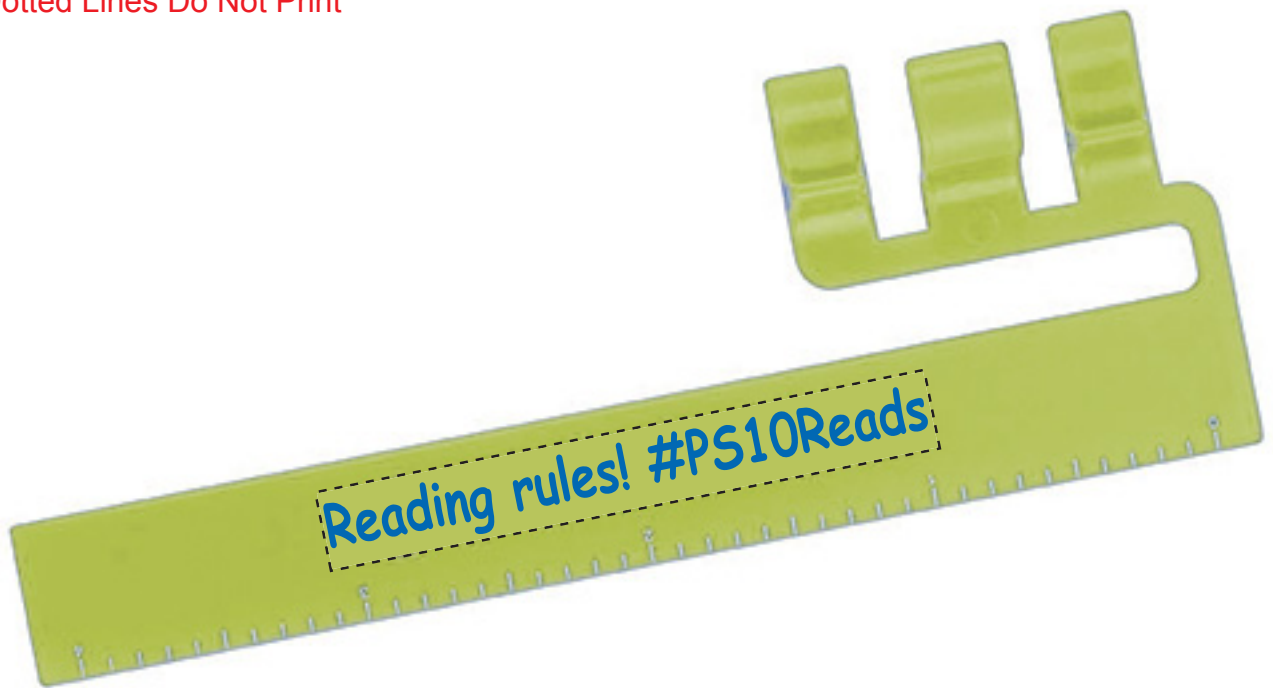

CAREFULLY REVIEW THE ARTWORK ATTACHED.

Order#: 128941

Product: Triple Threat - Lime Green

Item #: 1104-310912

Imprint Method: Pad Print on the Front - Royal Blue 293

Reading rules! #PS10Reads!

Actual Size of Imprint
Dotted Lines Do Not Print