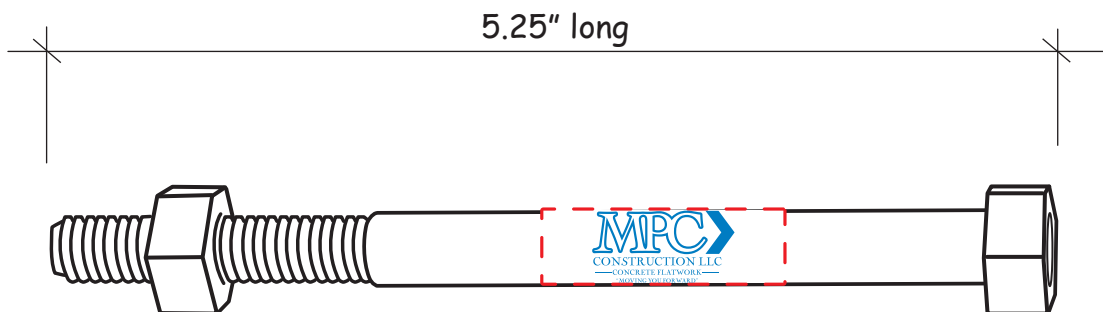

Customer Service E-mail: service@garrettspecialties.com

Order#: 128818

Product: Silver Nut & Bolt Pen

Item #: 1364-308197

Imprint Method: Screen Print on the Barrel - PMS 285

Actual Size of Imprint
Dotted Lines Do Not Print