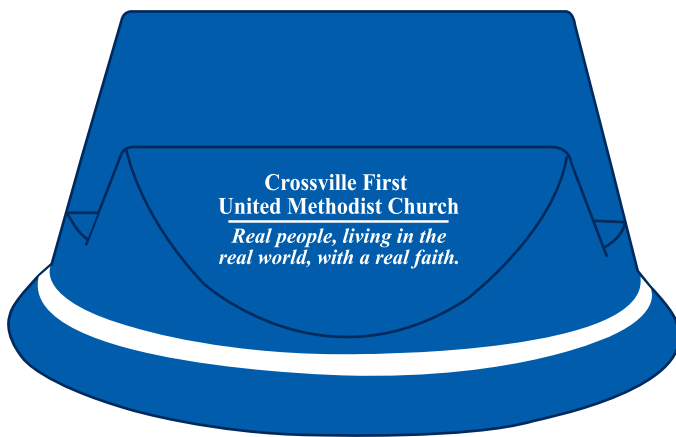

Customer Service E-mail: service@garrettspecialties.com

Order#: 128779

Product: Mobile Phone Desk Caddy - Assorted

Item #: 1008-310418

Imprint Method: Screen Print on the Front - White

~Actual size ~

PLEASE NOTE: LOGO(S) ARE SHOWN AT MAX IMPRINT