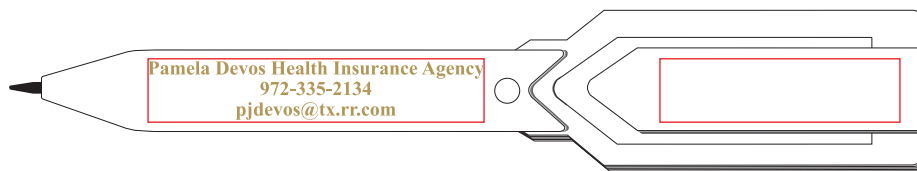

Customer Service E-mail: service@garrettspecialties.com

Order#: 128754

Product: Spearhead Pen Bookmark Paper Clip - Black

Item #: 1280-104713

Imprint Method: Screen Print on the Barrel - Metallic Gold 872

Actual size of Similar to PMS 872 C imprint on Spearhead Pen in black.

Note: Red box indicates imprint area and will not print.

Graphic is for placement only
not to scale

*****IMPORTANT INFORMATION*** (PLEASE READ)**