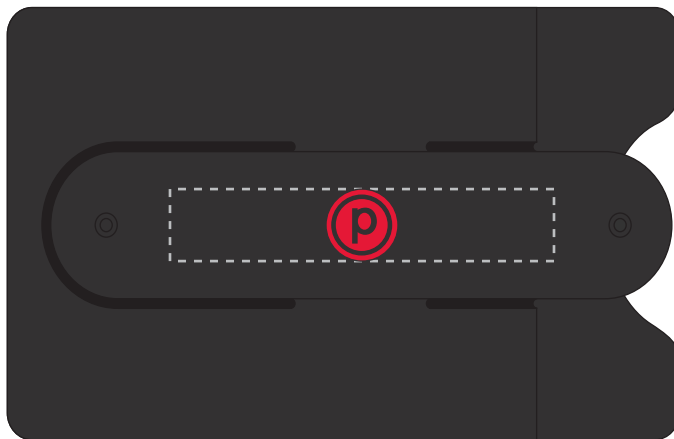

GARRETT SPECIALTIES

a promotional product company

eProof

2 Split Rock Drive Suite 11, Cherry Hill, NJ 08003

Telephone: 1-856 424-4818 or 1-800 320-1510

Fax: 1-856 424-5269

Hours of Operation: 9:00 - 5:30 pm Eastern, M - F

Customer Service E-mail: service@garrettspecialties.com

Order#: 128703

Product: Silicone Media Pocket & Stand - Black

Item #: 1001-313509

Imprint Method: Screen Print on the Front - Red

Imprint shown @ 100%

Dotted line to show imprint area

☐ VERSION 1