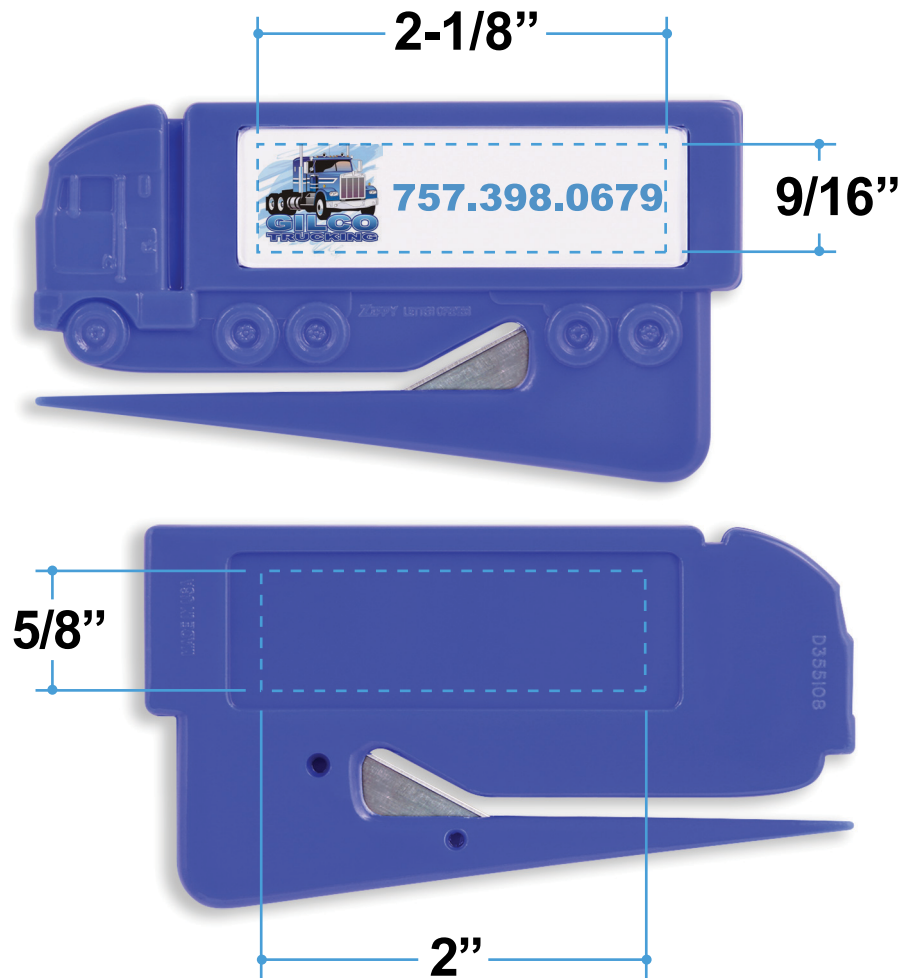

**Order#:** 128683

**Product:** Truck Shape Letter Opener - Blue

**Item #:** 1215-102938

**Imprint Method:** 4 Color Process on the Front (Paper Insert)

**\*\*\*IMPORTANT INFORMATION\*\*\* (PLEASE READ)**