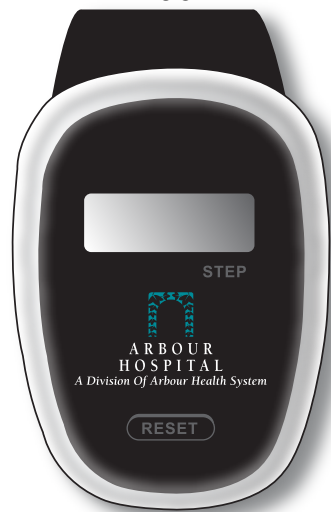

Customer Service E-mail: service@garrettspecialties.com

Order#: 128644

Product: Fitness First Pedometer - Black

Item #: 1008-304428

Imprint Method: Pad Print on the On Front - Teal 321, White

****PLEASE NOTE: THE SMALL DETAILS , SPACINGS IN THE ARCH ARTWORK, AS WELL AS THE TAGLINE TEXT "A DIVISION OF ARBOUR HEALTH SYSTEM" WILL BOTH FILL IN AND BLEED WHEN PRINTED, DUE TO THE SMALL IMPRINT SIZE. PLEASE ADVISE.****

ACTUAL SIZE

Fitness First Pedometer

Black

200%

IMPORTANT INFORMATION (PLEASE READ)

Please proof carefully for spelling errors, omissions, and layout accuracy. It is your responsibility to correct any errors. Garrett Specialties assumes no responsibility for errors after a proof has been authorized to print. Please note changes or revisions to your proof from your original instructions may cause revision in your ship date. Delays in paper proof approval also may require a change in your schedule ship dates. Occasionally, some fax machines may distort the image. Please pay close attention to numbers.