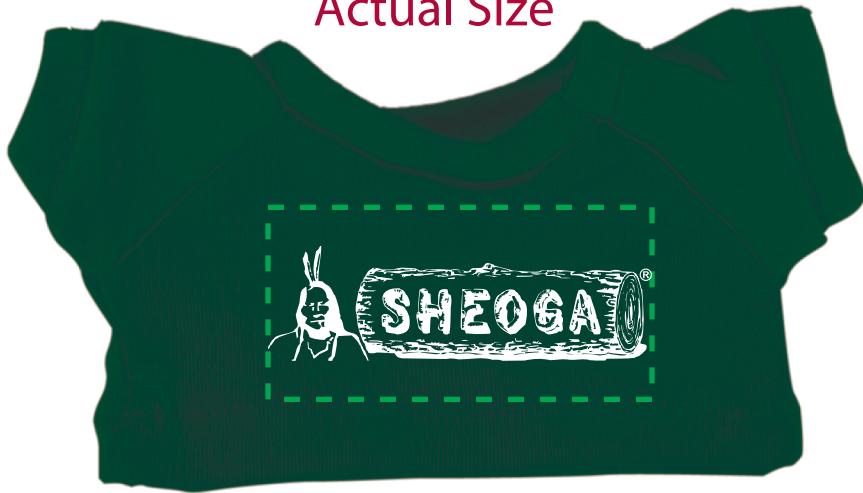

Customer Service E-mail: service@garrettspecialties.com

Order#: 128474

Product: Raccoon Mascot Stuffed Animal - Forest Green T Shirt

Item #: 1039-308341

Imprint Method: Screen Print on the Shirt (Center) - White

FRONT
Actual Size

Image Not To Size
For Reference Only

*****IMPORTANT INFORMATION*** (PLEASE READ)**

Please proof carefully for spelling errors, omissions, and layout accuracy. It is your responsibility to correct any errors. Garrett Specialties assumes no responsibility for errors after a proof has been authorized to print. Please note changes or revisions to your proof from your original instructions may cause revision in your ship date. Delays in paper proof approval also may require a change in your schedule ship dates. Occasionally, some fax machines may distort the image. Please pay close attention to numbers.