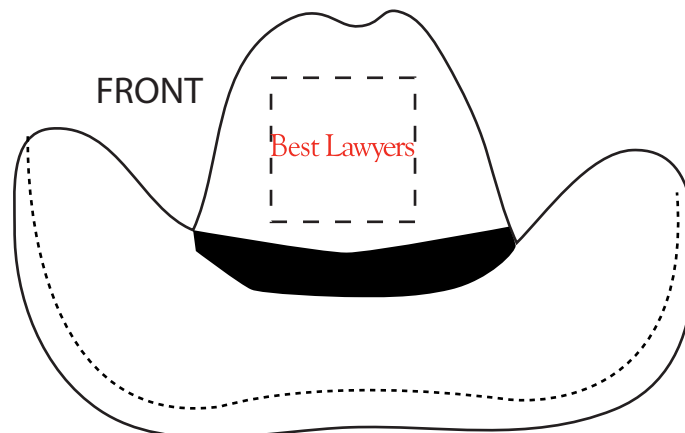

GARRETT SPECIALTIES

a promotional product company

eProof

2 Split Rock Drive Suite 11, Cherry Hill, NJ 08003

Telephone: 1-856 424-4818 or 1-800 320-1510

Fax: 1-856 424-5269

Hours of Operation: 9:00 - 5:30 pm Eastern, M - F

Customer Service E-mail: service@garrettspecialties.com

Order#: 128473

Product: Cowboy Hat Stress Ball - White

Item #: 1008-100884

Imprint Method: Pad Print on the Right Side - Red 485

REVISED 2

IMPORTANT INFORMATION (PLEASE READ)

Please proof carefully for spelling errors, omissions, and layout accuracy. It is your responsibility to correct any errors. Garrett Specialties assumes no responsibility for errors after a proof has been authorized to print. Please note changes or revisions to your proof from your original instructions may cause revision in your ship date. Delays in paper proof approval also may require a change in your schedule ship dates. Occasionally, some fax machines may distort the image. Please pay close attention to numbers.

It is imperative that you view your e-proof and submit your approval and/or changes promptly to maintain your anticipated delivery date.

Please keep in mind that this virtual proof is not a printed sample of your artwork on our product. The size and placement of the artwork may vary from this proof when actually printed on the product. Carefully review the attached proof for verification of copy & layout.

Due to inherent technical differences in color monitors, the imprint colors and product colors depicted in the attached proof will not resemble those in the final product. We make every effort to match requested custom colors, but cannot guarantee a 100% exact match. Imprints are applied using pad or screen inks. These inks are hand mixed as close as possible to the requested color but may vary 2 to 4 shades. For this reason an exact PMS match cannot be guaranteed.

Your order is ON HOLD until we receive an approval from you in reference to your artwork.