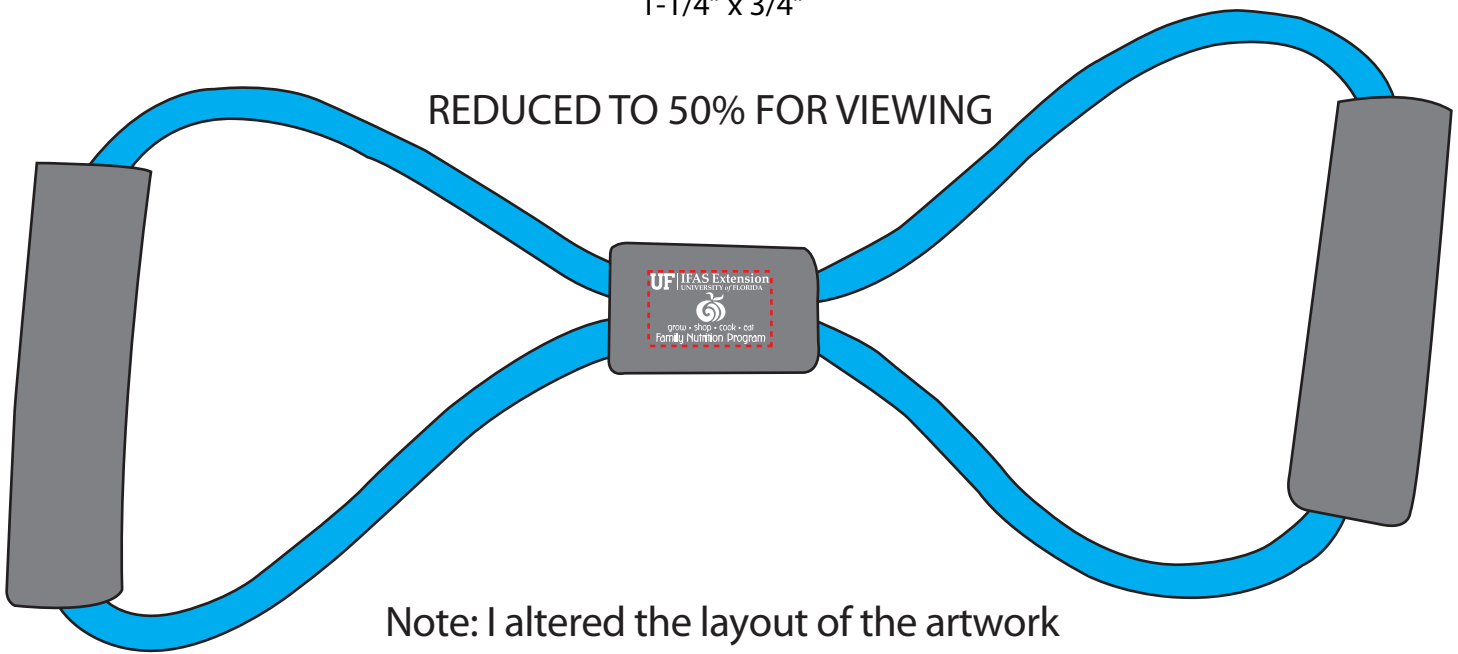

Order#: 128462

Product: Medium Resistance Band

Item #: 1008-312291

Imprint Method: Pad Print on the Center - White

ACTUAL SIZE

(Center)
1-1/4" x 3/4"

REDUCED TO 50% FOR VIEWING

Note: I altered the layout of the artwork because of the small size of the imprintable area.