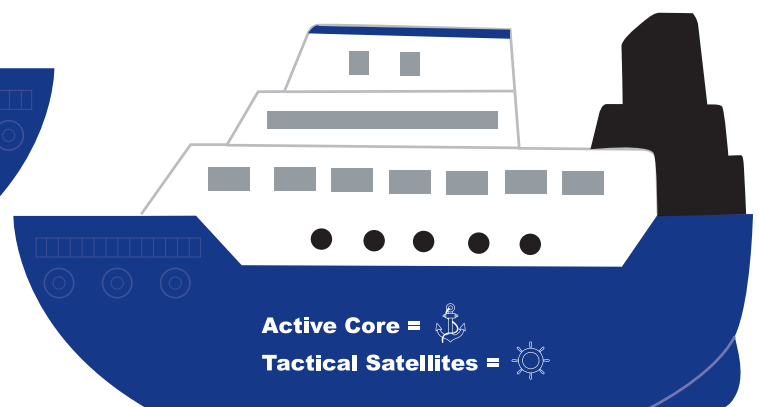

200%

Federated Global Allocation Fund

"Navigating Global Markets"

200%

Active Core = 

Tactical Satellites = 

ACTUAL SIZE
SIDE #1

ACTUAL SIZE
SIDE #2