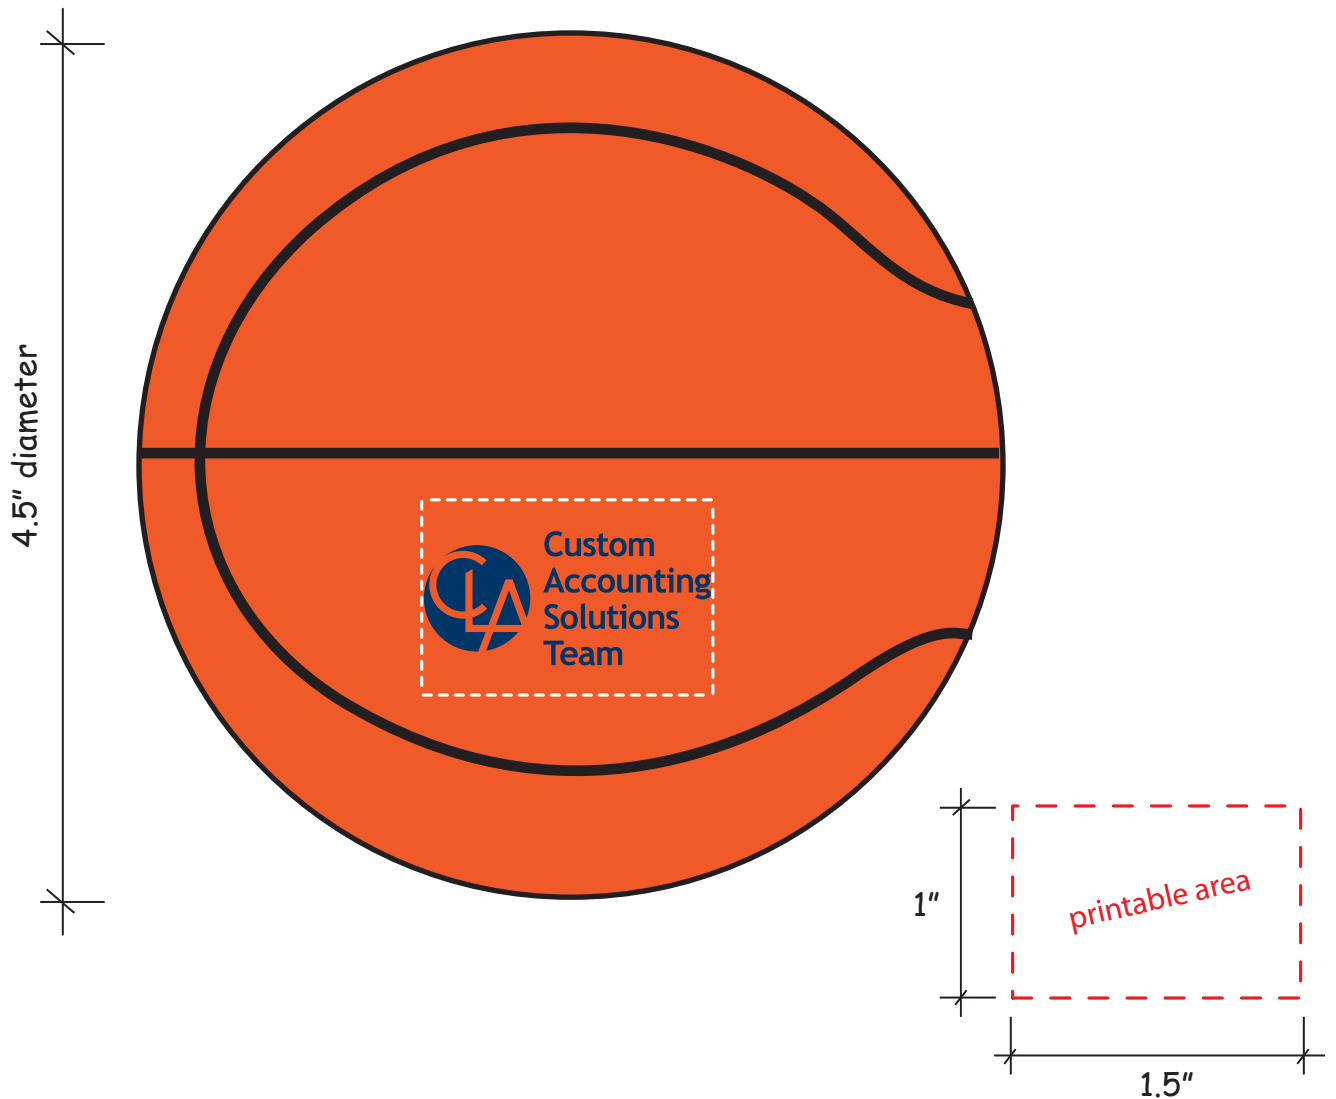

CAREFULLY REVIEW THE ARTWORK ATTACHED.

Order#: 128372

Product: Basketball Stress Ball

Item #: 1364-309722

Imprint Method: Pad Print on the Front Side - PMS 540

IMPORTANT INFORMATION (PLEASE READ)

Please proof carefully for spelling errors, omissions, and layout accuracy. It is your responsibility to correct any errors. Garrett Specialties assumes no responsibility for errors after a proof has been authorized to print. Please note changes or revisions to your proof from your original instructions may cause revision in your ship date. Delays in paper proof approval also may require a change in your schedule ship dates. Occasionally, some fax machines may distort the image. Please pay close attention to numbers.