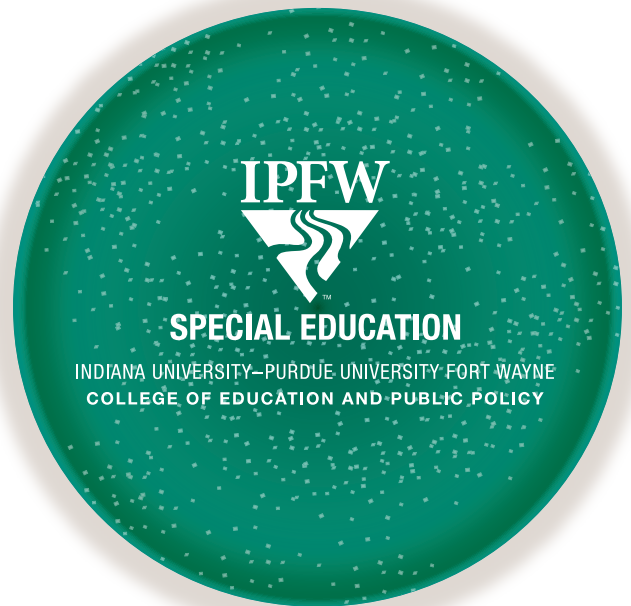

ACTUAL SIZE

Cosmic Gel Coaster
Green

IMPORTANT INFORMATION (PLEASE READ)

Please proof carefully for spelling errors, omissions, and layout accuracy. It is your responsibility to correct any errors. Garrett Specialties assumes no responsibility for errors after a proof has been authorized to print. Please note changes or revisions to your proof from your original instructions may cause revision in your ship date. Delays in paper proof approval also may require a change in your schedule ship dates. Occasionally, some fax machines may distort the image. Please pay close attention to numbers.

It is imperative that you view your e-proof and submit your approval and/or changes promptly to maintain your anticipated delivery date.

Please keep in mind that this virtual proof is not a printed sample of your artwork on our product. The size and placement of the artwork may vary from this proof when actually printed on the product. Carefully review the attached proof for verification of copy & layout.

Due to inherent technical differences in color monitors, the imprint colors and product colors depicted in the attached proof will not resemble those in the final product. We make every effort to match requested custom colors, but cannot guarantee a 100% exact match. Imprints are applied using pad or screen inks. These inks are hand mixed as close as possible to the requested color but may vary 2 to 4 shades. For this reason an exact PMS match cannot be guaranteed.

Your order is ON HOLD until we receive an approval from you in reference to your artwork.