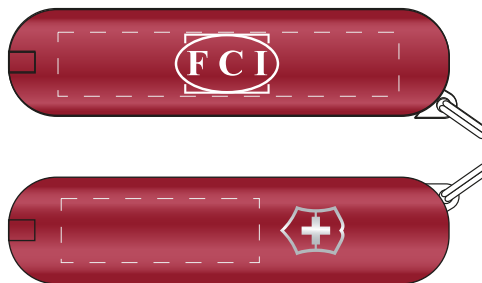

Customer Service E-mail: service@garrettspecialties.com

Order#: 128111

Product: Victorinox Classic Swiss Army Knife - Red

Item #: 1032-101543

Imprint Method: Pad print on the Front - White

Actual Size of Imprint
Dotted Lines Do Not Print