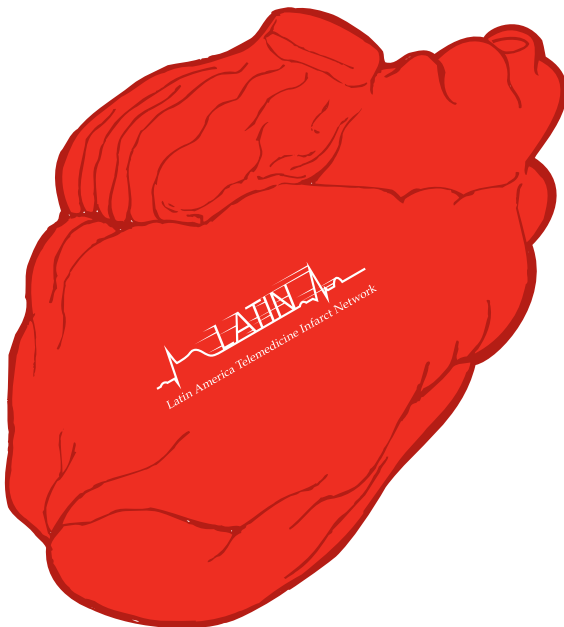

Option 1:

GARRETT SPECIALTIES

a promotional product company

eProof

2 Split Rock Drive Suite 11, Cherry Hill, NJ 08003

Telephone: 1-856 424-4818 or 1-800 320-1510

Fax: 1-856 424-5269

Hours of Operation: 9:00 - 5:30 pm Eastern, M - F

Customer Service E-mail: service@garrettspecialties.com

Order#: 128083

Product: Anatomical Heart Stress Ball

Item #: 1008-100841

Imprint Method: Pad Print on the 30 Degree Angle on Front - White

NOTICE: THE SMALL TEXT IN OPTION 1 "LATIN AMERICA TELEMEDICINE INFARCT NETWORK" WILL FILL IN AND BE DIFFICULT TO READ. PLEASE ADVISE.

Option 1: