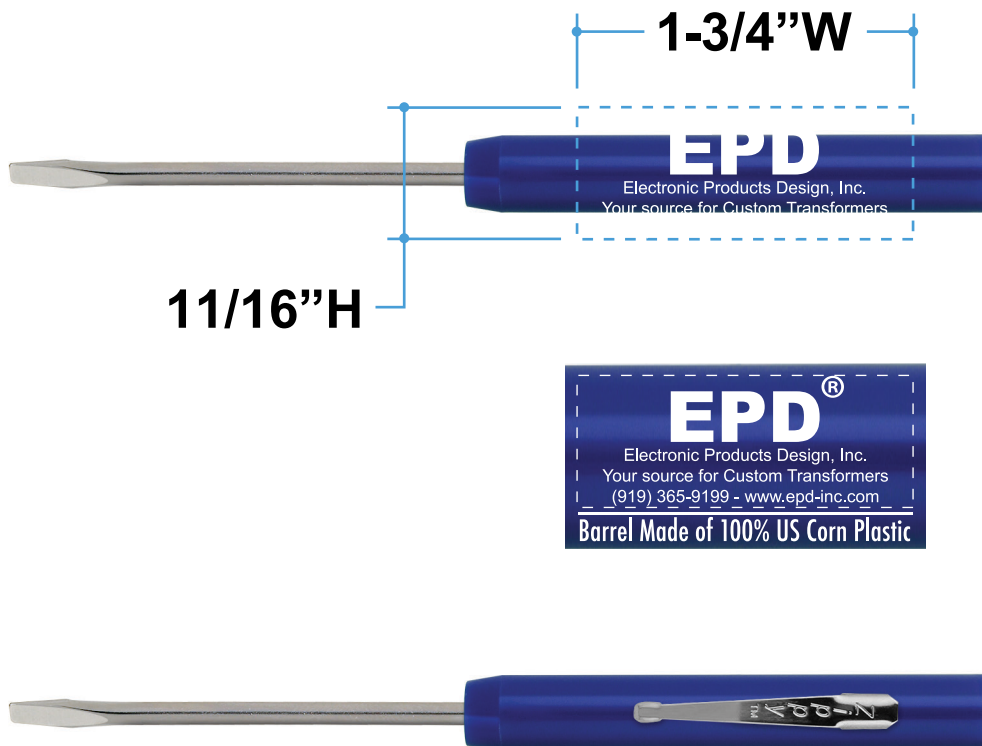

Customer Service E-mail: service@garrettspecialties.com

Order#: 128050

Product: Corn Plastic Flathead Screwdriver - Blue

Item #: 1215-301453

Imprint Method: Screen Print on the Handle - White

*****IMPORTANT INFORMATION*** (PLEASE READ)**