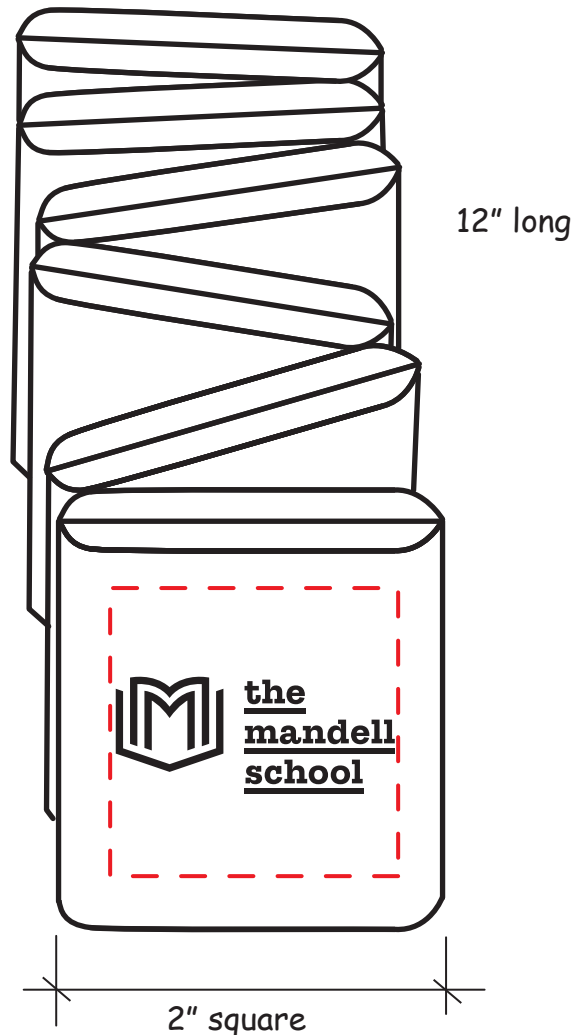

CAREFULLY REVIEW THE ARTWORK ATTACHED.

Order#: 128042

Product: Jacob's Ladder

Item #: 1364-308098

Imprint Method: Screen Print on the End Square - White

IMPORTANT INFORMATION (PLEASE READ)

Please proof carefully for spelling errors, omissions, and layout accuracy. It is your responsibility to correct any errors. Garrett Specialties assumes no responsibility for errors after a proof has been authorized to print. Please note changes or revisions to your proof from your original instructions may cause revision in your ship date. Delays in paper proof approval also may require a change in your schedule ship dates. Occasionally, some fax machines may distort the image. Please pay close attention to numbers.