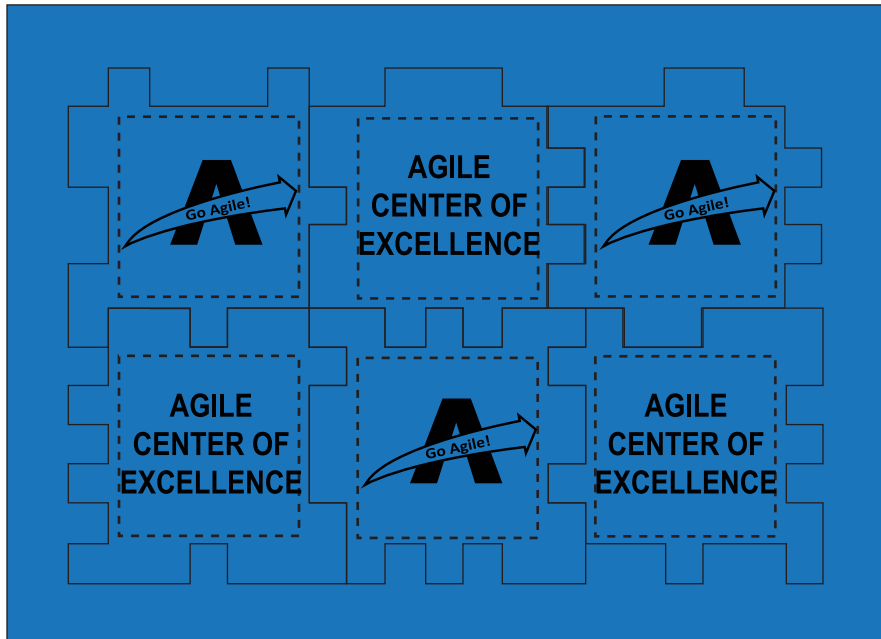

Customer Service E-mail: service@garrettspecialties.com

Order#: 127902

Product: Foam Puzzle Cube - Blue

Item #: 1064-100591

Imprint Method: Pad Print on the All Six Sides - Black

WHEN PUZZLE IS PUT TOGETHER
THIS WILL BE THE LAYOUT