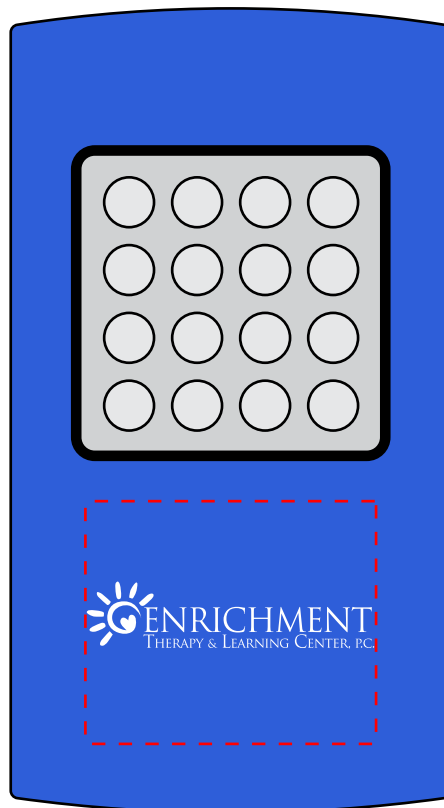

CAREFULLY REVIEW THE ARTWORK ATTACHED.

Order#: 127892

Product: Double Duty Work Light

Item #: 1008-310380

Imprint Method: Screen Print on the Below the Light - White

Actual Size of Imprint
Dotted Lines Do Not Print