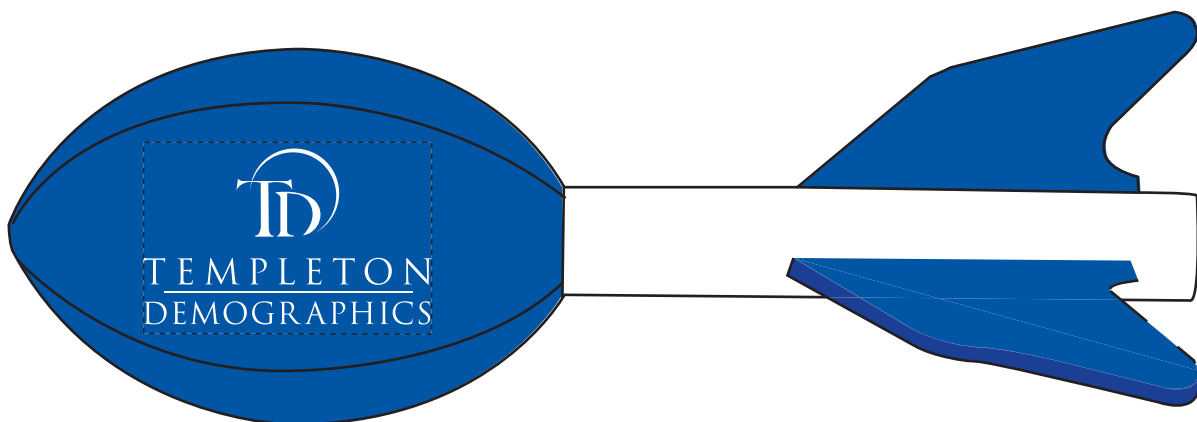

Customer Service E-mail: service@garrettspecialties.com

Order#: 127888

Product: Football Rocket - Blue

Item #: 1064-105173

Imprint Method: Pad Print on the Football - White

*****IMPORTANT INFORMATION*** (PLEASE READ)**