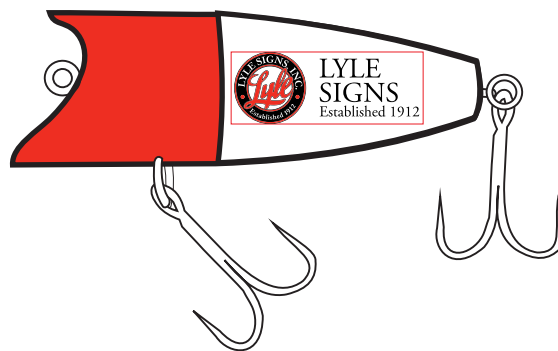

Customer Service E-mail: service@garrettspecialties.com

Order#: 127814

Product: Hot Shot Popper Fishing Lure

Item #: 1280-104605

Imprint Method: Screen Print on the Top - Red 485, Black

REVISED 2

Note: Red box indicates imprint area and will not print. Geometric shapes are prone to distortion when imprinted on curved or domed surfaces. As you can see, the imprint area is very small and the fine details in the logo may fill in