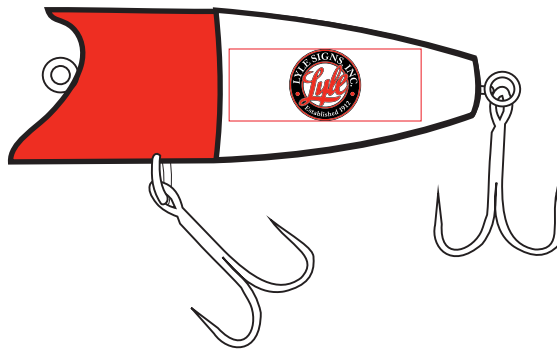

Customer Service E-mail: service@garrettspecialties.com

Order#: 127814

Product: Hot Shot Popper Fishing Lure

Item #: 1280-104605

Imprint Method: Screen Print on the Top - Red 485, Black

Note: Red box indicates imprint area and will not print. Geometric shapes are prone to distortion when imprinted on curved or domed surfaces. As you can see, the imprint area is very small and the fine details in the logo may fill in