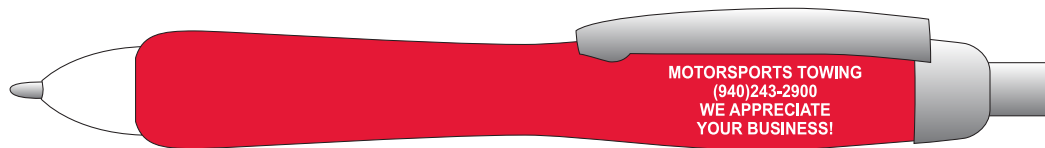

Customer Service E-mail: service@garrettspecialties.com

Order#: 127778

Product: Triple Click Lighted Pen - Red

Item #: 1206-306254

Imprint Method: Screen Print on the Barrel - White

Imprint size: 1"w x .35"h