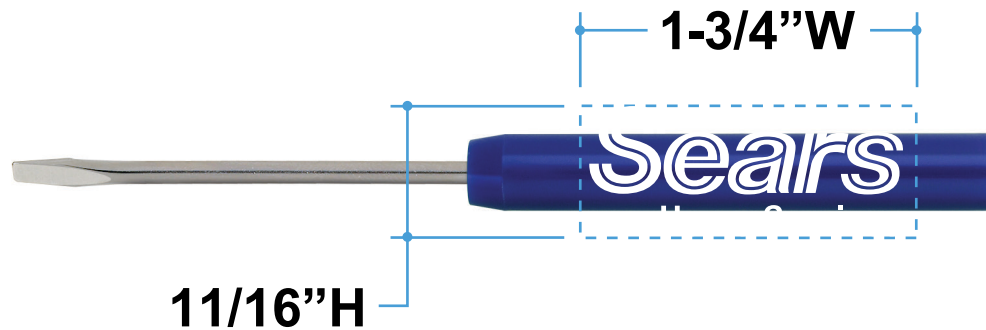

Customer Service E-mail: service@garrettspecialties.com

Order#: 127662

Product: Corn Plastic Flathead Screwdriver - Blue

Item #: 1215-301453

Imprint Method: Screen Print on the Handle - White

*****IMPORTANT INFORMATION*** (PLEASE READ)**