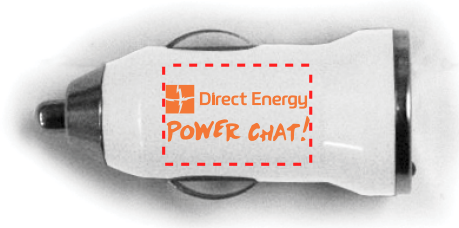

CAREFULLY REVIEW THE ARTWORK ATTACHED.

Order#: 127584

Product: Economy USB Car Charger - white

Item #: 1016-309415

Imprint Method: Pad Print on the Side - Orange 172

Actual Size of Imprint
Dotted Lines Do Not Print