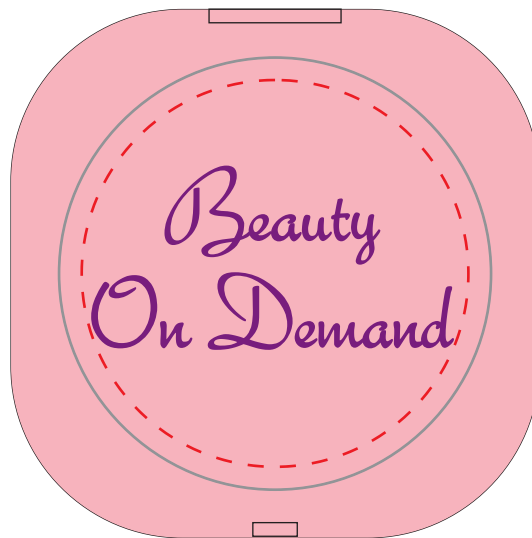

CAREFULLY REVIEW THE ARTWORK ATTACHED.

Order#: 127417

Product: Pink Compact Mirror - Pink

Item #: 1098-313320

Imprint Method: Pad Print on the Front - Purple 259

Actual Size of Imprint
Dotted Lines Do Not Print