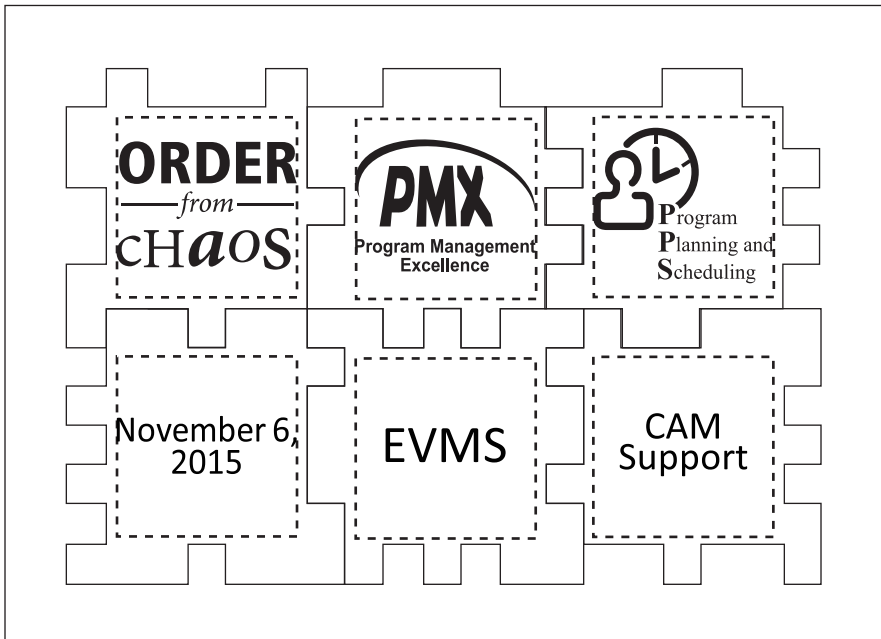

Customer Service E-mail: service@garrettspecialties.com

Order#: 127345

Product: Foam Puzzle Cube

Item #: 1064-100591

Imprint Method: Pad Print on the All Six Sides - Black

WHEN PUZZLE IS PUT TOGETHER
THIS WILL BE THE LAYOUT