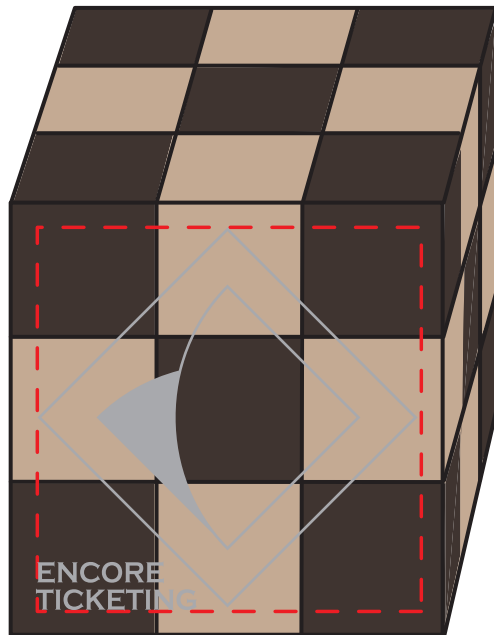

Customer Service E-mail: service@garrettspecialties.com

Order#: 127338

Product: Wooden Elastic Cube Puzzle

Item #: 1364-308193

Imprint Method: Screen Print on the Front (Across all pieces) - Metallic Silver 877