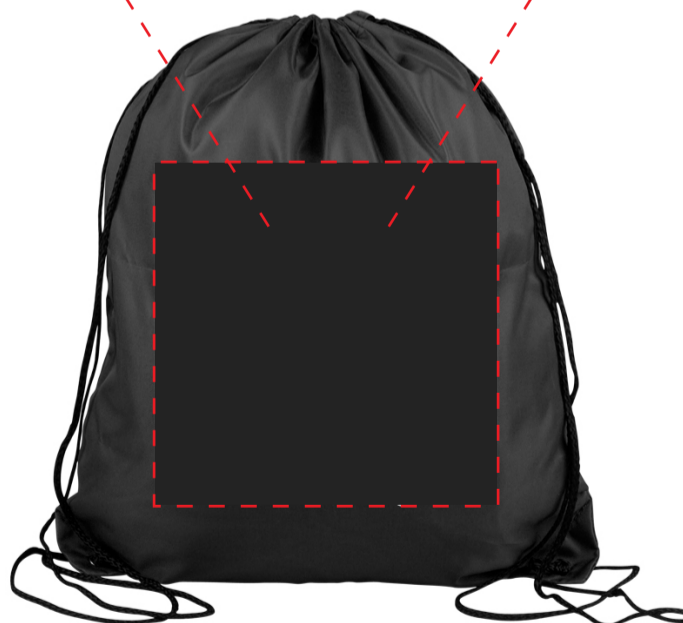

CAREFULLY REVIEW THE ARTWORK ATTACHED.

Order#: 127323

Product: 15" x 18" Drawstring Back Pack Bag - Black

Item #: 1116-108426

Imprint Method: Silkscreen on the Front

Matte Silver 877

White

IMPORTANT INFORMATION (PLEASE READ)