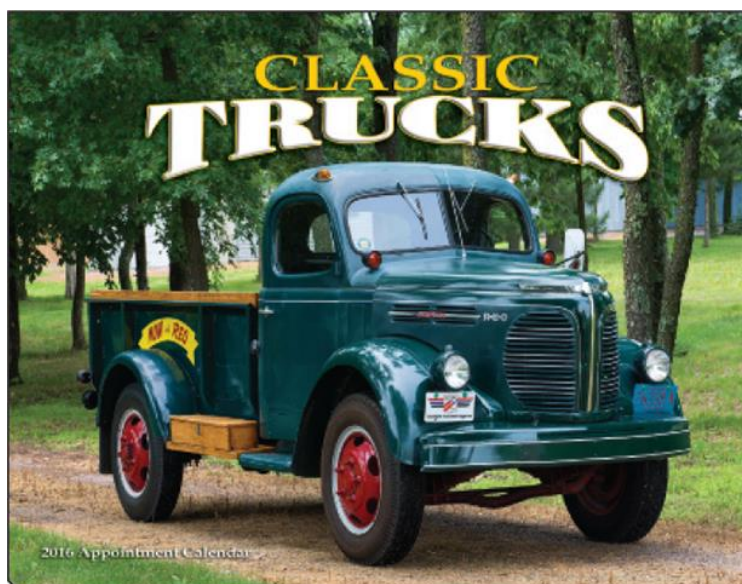

2 Split Rock Drive Suite 11, Cherry Hill, NJ 08003
Telephone: 1-856 424-4818 or 1-800 320-1510
Fax: 1-856 424-5269
Hours of Operation: 9:00 - 5:30 pm Eastern, M - F
Customer Service E-mail: service@garrettspecialties.com

Order#: 127256

Product: Classic Trucks Calendar

Item #: 1295-304381

Imprint Method: Offset Print on the Drop Ad - Black

Palmer Excavating

12595 S. M-129 • Dafter, MI 49724 • (906) 632-0055

Actual Size of Imprint
Dotted Lines Do Not Print

Palmer Excavating

12595 S. M-129 • Dafter, MI 49724 • (906) 632-0055

IMPORTANT INFORMATION (PLEASE READ)

Please proof carefully for spelling errors, omissions, and layout accuracy. It is your responsibility to correct any errors. Garrett Specialties assumes no responsibility for errors after a proof has been authorized to print. Please note changes or revisions to your proof from your original instructions may cause revision in your ship date. Delays in paper proof approval also may require a change in your schedule ship dates. Occasionally, some fax machines may distort the image. Please pay close attention to numbers.

It is imperative that you view your e-proof and submit your approval and/or changes promptly to maintain your anticipated delivery date.

Please keep in mind that this virtual proof is not a printed sample of your artwork on our product. The size and placement of the artwork may vary from this proof when actually printed on the product. Carefully review the attached proof for verification of copy & layout.

Due to inherent technical differences in color monitors, the imprint colors and product colors depicted in the attached proof will not resemble those in the final product. We make every effort to match requested custom colors, but cannot guarantee a 100% exact match. Imprints are applied using pad or screen inks. These inks are hand mixed as close as possible to the requested color but may vary 2 to 4 shades. For this reason an exact PMS match cannot be guaranteed.

Your order is ON HOLD until we receive an approval from you in reference to your artwork.