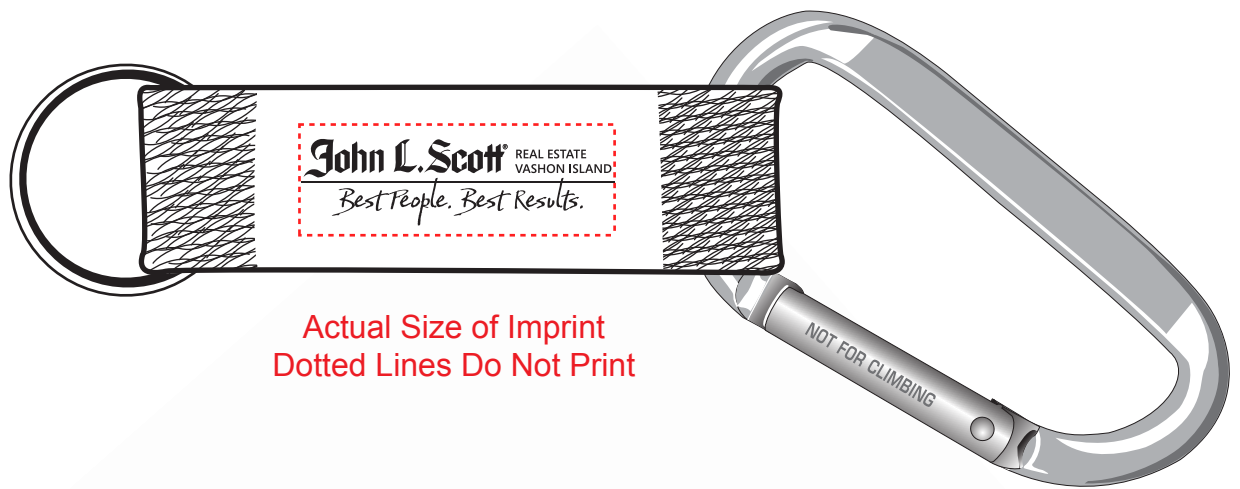

Order#: 126989

Product: Carabiner Key Ring - Black

Item #: 1206-102762

Imprint Method: Screen Print on the Strap - White

*****IMPORTANT INFORMATION*** (PLEASE READ)**

Please proof carefully for spelling errors, omissions, and layout accuracy. It is your responsibility to correct any errors. Garrett Specialties assumes no responsibility for errors after a proof has been authorized to print. Please note changes or revisions to your proof from your original instructions may cause revision in your ship date. Delays in paper proof approval also may require a change in your schedule ship dates. Occasionally, some fax machines may distort the image. Please pay close attention to numbers.