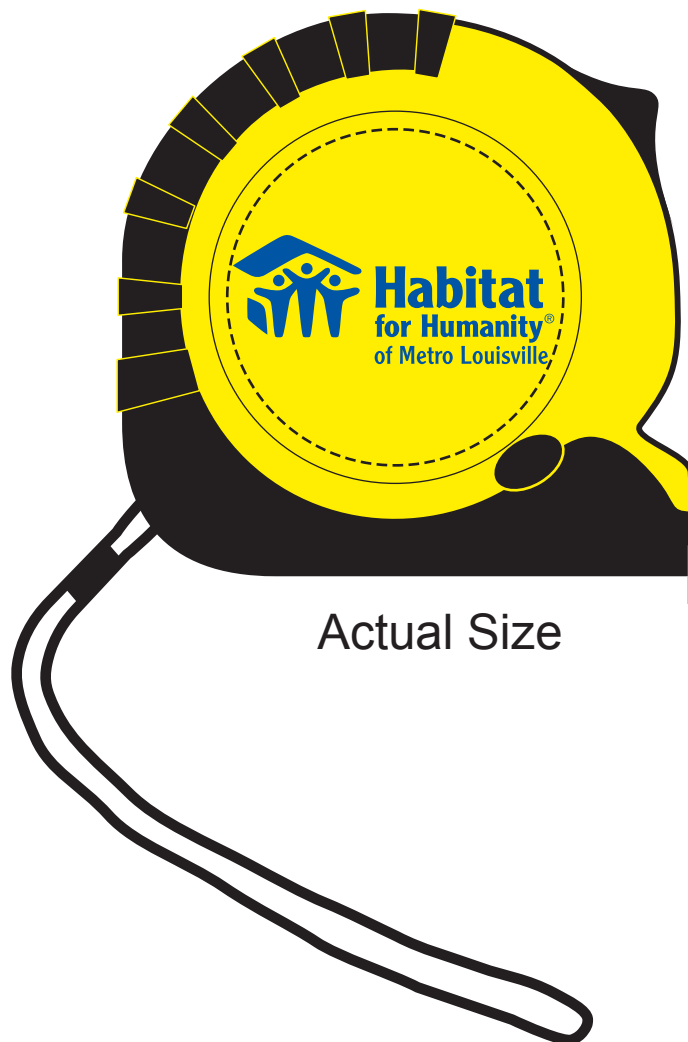

**Order#:** 126977

**Product:** Pro Grip Tape Measure - 25 FT

**Item #:** 1056-307516

**Imprint Method:** Screen Print on the Side - Reflex Blue

**\*\*\*IMPORTANT INFORMATION\*\*\* (PLEASE READ)**

Please proof carefully for spelling errors, omissions, and layout accuracy. It is your responsibility to correct any errors. Garrett Specialties assumes no responsibility for errors after a proof has been authorized to print. Please note changes or revisions to your proof from your original instructions may cause revision in your ship date. Delays in paper proof approval also may require a change in your schedule ship dates. Occasionally, some fax machines may distort the image. Please pay close attention to numbers.