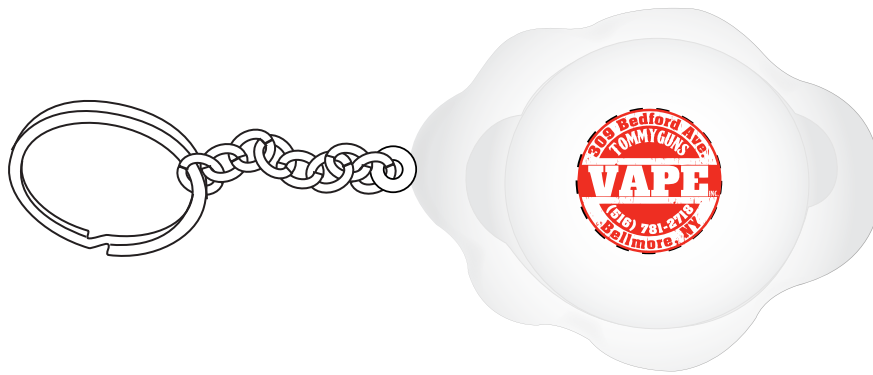

CAREFULLY REVIEW THE ARTWORK ATTACHED.

Order#: 126961

Product: Cloud Key Chain Stress Reliever

Item #: 1008-307294

Imprint Method: Screen Print on the Top - Red 485

Actual Size of Imprint
Dotted Lines Do Not Print