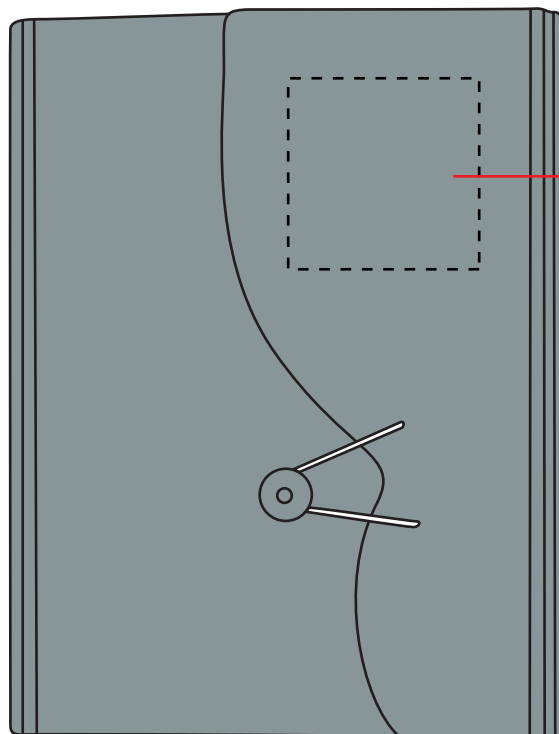

Imprint Area

IMPORTANT INFORMATION (PLEASE READ)

Please proof carefully for spelling errors, omissions, and layout accuracy. It is your responsibility to correct any errors. Garrett Specialties assumes no responsibility for errors after a proof has been authorized to print. Please note changes or revisions to your proof from your original instructions may cause revision in your ship date. Delays in paper proof approval also may require a change in your schedule ship dates. Occasionally, some fax machines may distort the image. Please pay close attention to numbers.

It is imperative that you view your e-proof and submit your approval and/or changes promptly to maintain your anticipated delivery date.

Please keep in mind that this virtual proof is not a printed sample of your artwork on our product. The size and placement of the artwork may vary from this proof when actually printed on the product. Carefully review the attached proof for verification of copy & layout.

Due to inherent technical differences in color monitors, the imprint colors and product colors depicted in the attached proof will not resemble those in the final product. We make every effort to match requested custom colors, but cannot guarantee a 100% exact match. Imprints are applied using pad or screen inks. These inks are hand mixed as close as possible to the requested color but may vary 2 to 4 shades. For this reason an exact PMS match cannot be guaranteed.

Your order is ON HOLD until we receive an approval from you in reference to your artwork.