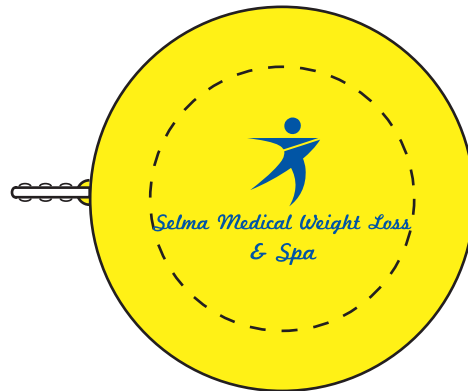

Customer Service E-mail: [service@garrettspecialties.com](mailto:service@garrettspecialties.com)

**Order#:** 126870

**Product:** Round Tape Measure - Yellow

**Item #:** 1116-303610

**Imprint Method:** Pad Print on the Front - Reflex Blue