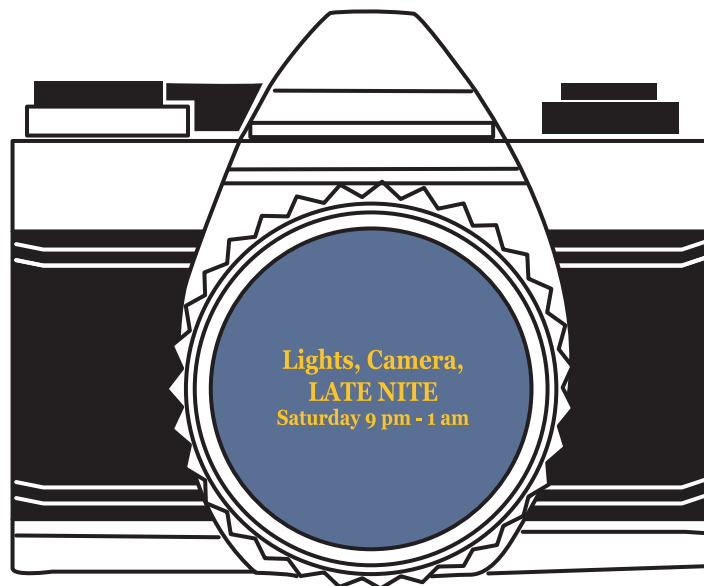

Customer Service E-mail: service@garrettspecialties.com

Order#: 126834

Product: Camera Stress Ball

Item #: 1364-308066

Imprint Method: Screen Print on the Front - Yellow 123

*****IMPORTANT INFORMATION*** (PLEASE READ)**