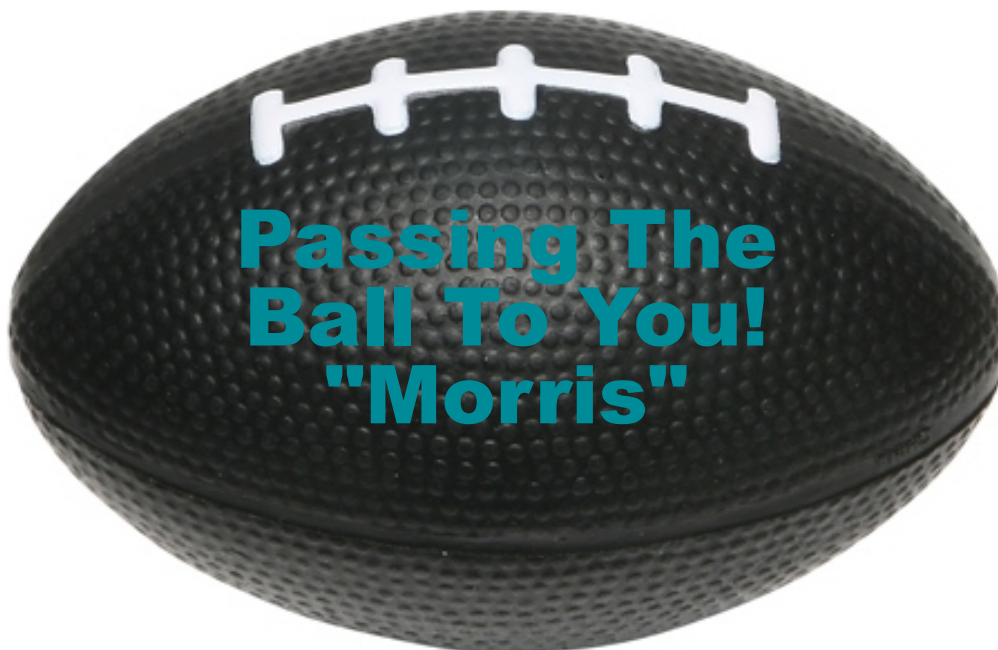

CAREFULLY REVIEW THE ARTWORK ATTACHED.

Order#: 126802

Product: Small Football Stress Ball

Item #: 1008-304678

Imprint Method: Pad Print on the Top Panel 1 - Teal 321

Actual Size of Imprint
Dotted Lines Do Not Print