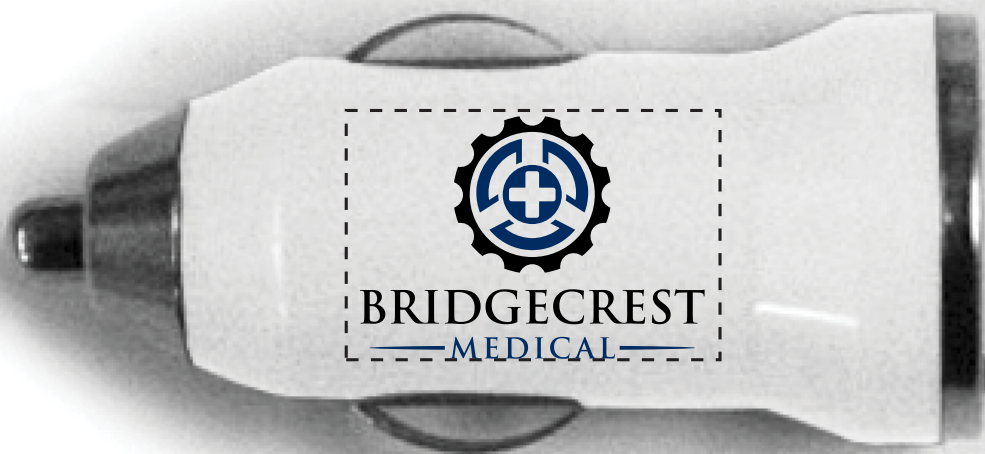

CAREFULLY REVIEW THE ARTWORK ATTACHED.

Order#: 126789

Product: Economy USB Car Charger - White

Item #: 1016-309415

Imprint Method: Pad Print on the Side - Black, Navy 282

REVISED

Image Not To Size
For Reference Only