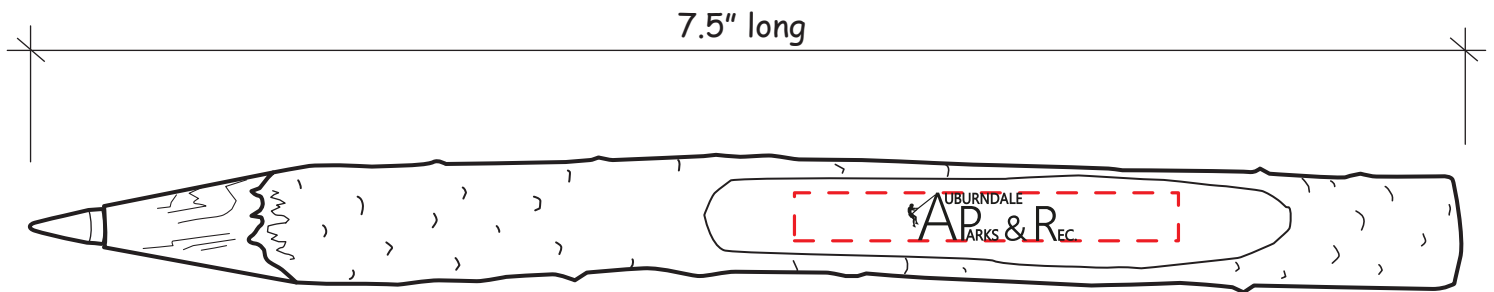

Customer Service E-mail: service@garrettspecialties.com

Order#: 126784

Product: Wooden Twig Pen with Bark

Item #: 1364-308095

Imprint Method: Screen Print on the Barrel - Black

NOTE: Small text may be hard to read.

Actual Size of Imprint
Dotted Lines Do Not Print

Enlarged for Clarity

*****IMPORTANT INFORMATION*** (PLEASE READ)**

Please proof carefully for spelling errors, omissions, and layout accuracy. It is your responsibility to correct any errors. Garrett Specialties assumes no responsibility for errors after a proof has been authorized to print. Please note changes or revisions to your proof from your original instructions may cause revision in your ship date. Delays in paper proof approval also may require a change in your schedule ship dates. Occasionally, some fax machines may distort the image. Please pay close attention to numbers.