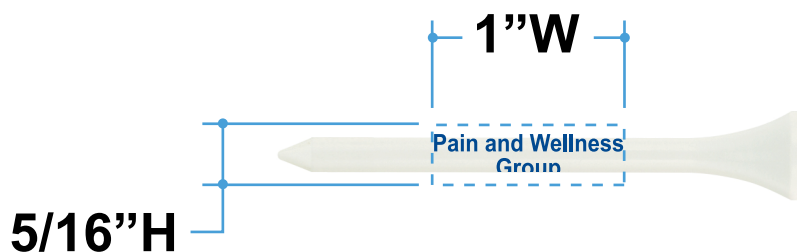

Customer Service E-mail: service@garrettspecialties.com

Order#: 126772

Product: Tournament Pac

Item #: 1215-104318

Imprint Method: Screen Print on the Tee, Ball Marker, and Divot Duster

OPTION 1 ORIGINAL

1/2" Dia.

SMALL TEXT MAY NOT PRINT LEGIBLY

OPTION 2 (NO SMALL TEXT-SUGGESTED)

1/2" Dia.

****Please advise which option you are approving for the ball marker****

IMPORTANT INFORMATION (PLEASE READ)

Please proof carefully for spelling errors, omissions, and layout accuracy. It is your responsibility to correct any errors. Garrett Specialties assumes no responsibility for errors after a proof has been authorized to print. Please note changes or revisions to your proof from your original instructions may cause revision in your ship date. Delays in paper proof approval also may require a change in your schedule ship dates. Occasionally, some fax machines may distort the image. Please pay close attention to numbers.