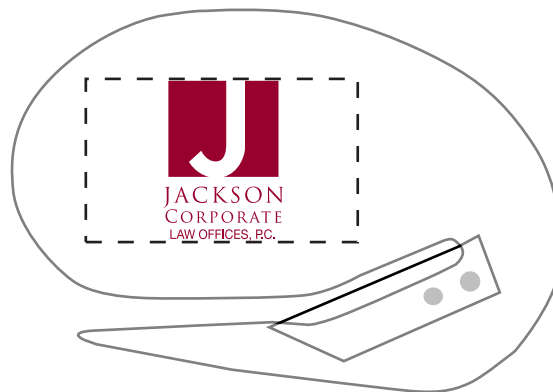

CAREFULLY REVIEW THE ARTWORK ATTACHED.

Order#: 126667

Product: Oval Letter Opener - White

Item #: 1008-307231

Imprint Method: Screen Print on the Front - Burgundy 202

Actual Size of Imprint
Dotted Lines Do Not Print