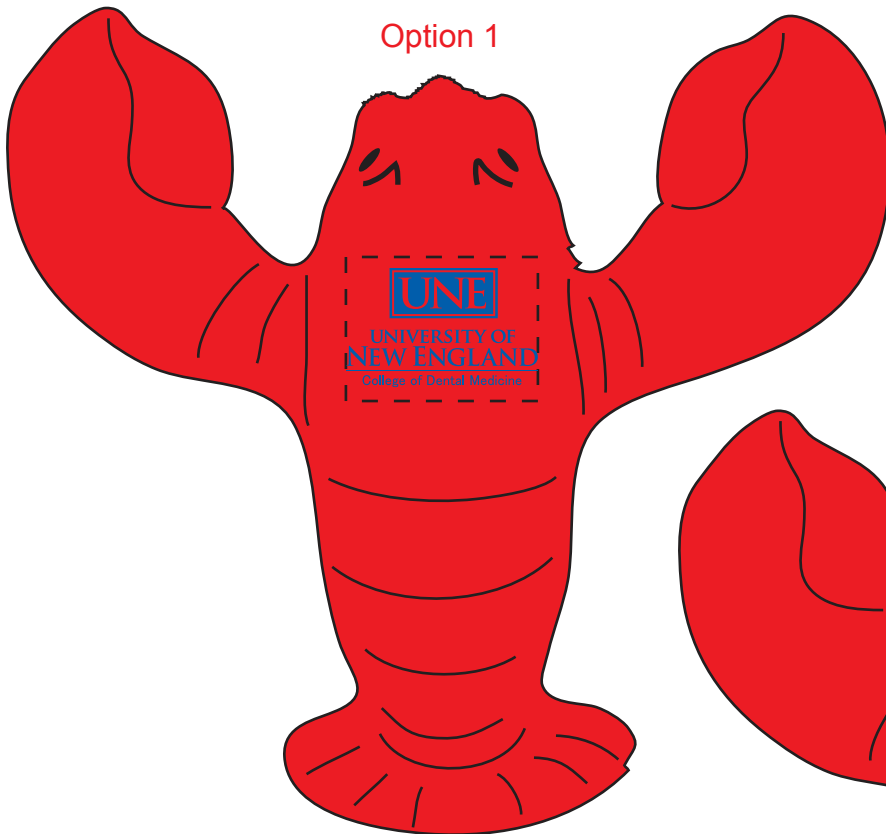

CAREFULLY REVIEW THE ARTWORK ATTACHED.

Order#: 126597

Product: Lobster Stress Ball

Item #: 1008-100747

Imprint Method: Pad Print on the Top Side - Blue 286

Option 1

Option 2

IMPORTANT INFORMATION (PLEASE READ)