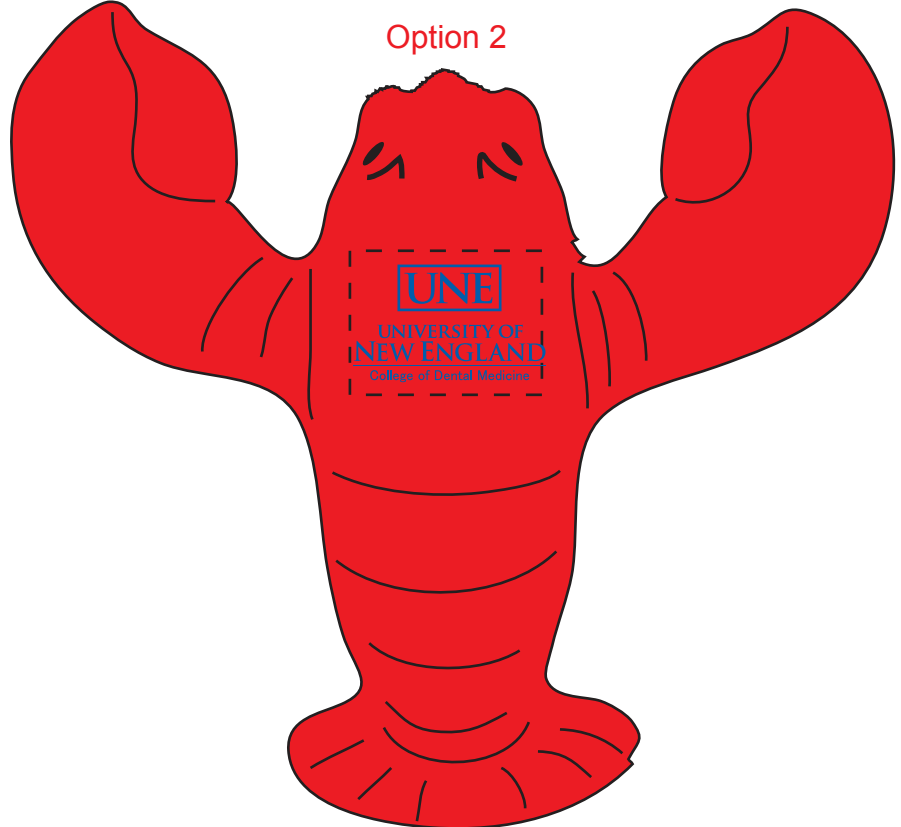

CAREFULLY REVIEW THE ARTWORK ATTACHED.

Order#: 126597

Product: Lobster Stress Ball

Item #: 1008-100747

Imprint Method: Pad Print on the Top Side - Blue 286

Option 1

Option 2

IMPORTANT INFORMATION (PLEASE READ)