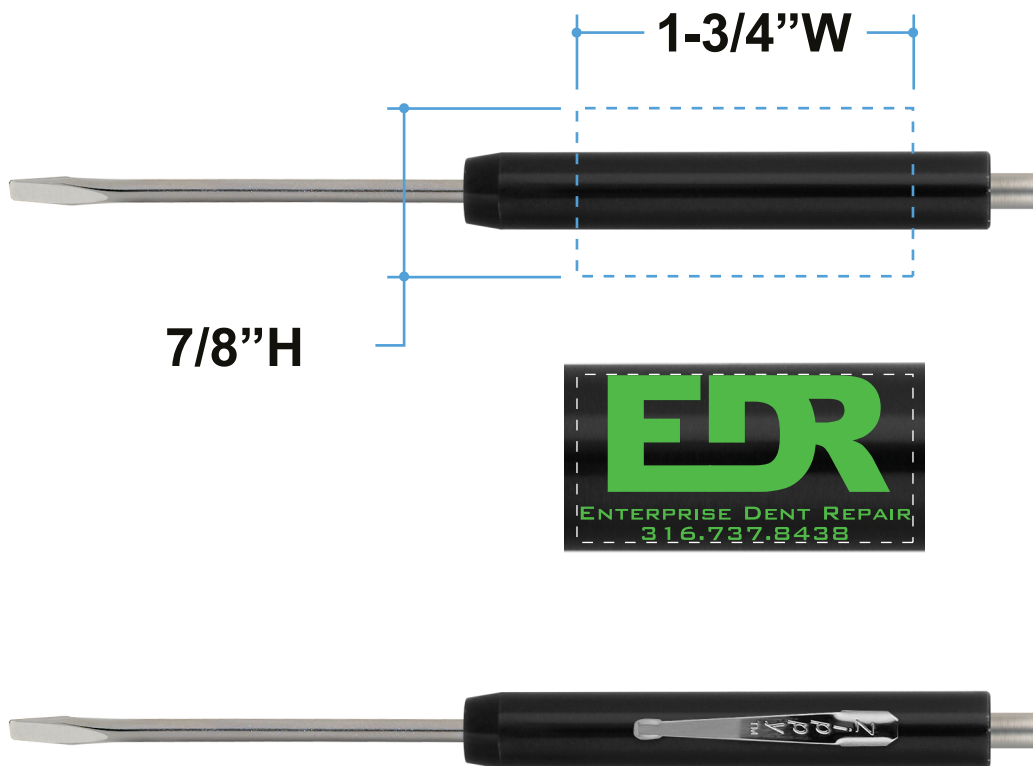

Customer Service E-mail: service@garrettspecialties.com

Order#: 126443

Product: Zippy Screwdriver Flat Blade/ Magnet Top - Black

Item #: 1215-104431

Imprint Method: Screen Print on the Handle. - Bright Green 361