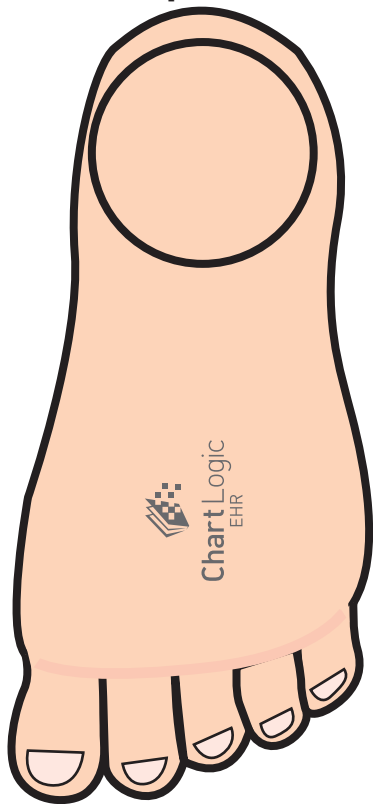

Order#: 126324
Product: Foot Stress Ball
Item #: 1097-103958
Imprint Method: Pad Print on the Above Toes - PMS 7540C

PLEASE SELECT THE ONE THAT YOU APPROVE

Option 1

Option 2

Option 1

Option 2

"for measurement only - logo will be imprinted center position on item (see template layout)"