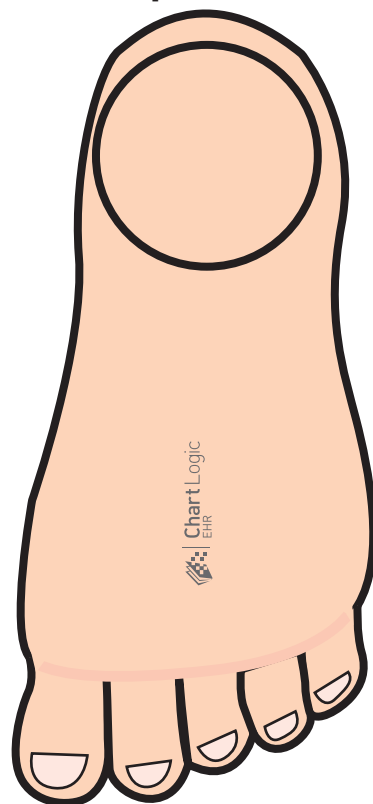

Order#: 126324
Product: Foot Stress Ball
Item #: 1097-103958
Imprint Method: Pad Print on the Above Toes - PMS 7540C

PLEASE SELECT THE ONE THAT YOU APPROVE

Option 1

Option 2

Option 1

Option 2

"for measurement only - logo will be imprinted center position on item (see template layout)"