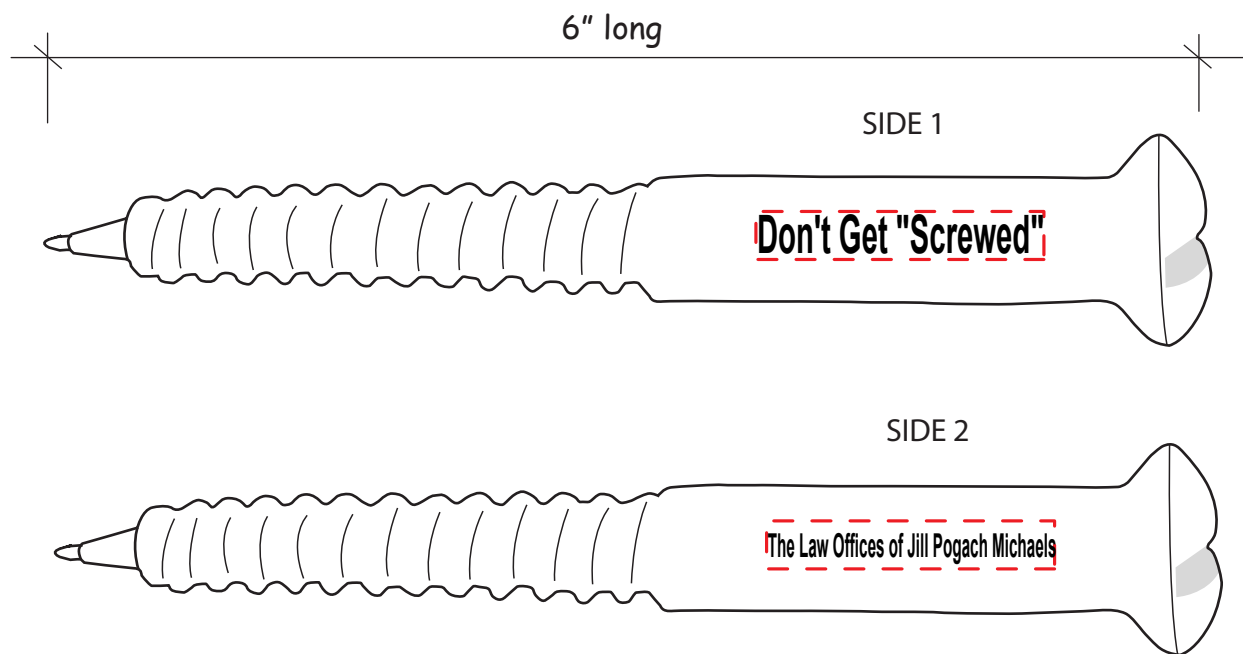

**Order#:** 126263

**Product:** Screw Ballpoint Pen

**Item #:** 1364-311202

**Imprint Method:** Screen Print on the Barrel - Side 1&2 - Black

# REVISED

Note: Text was enlarged and made bolder. The red square represents the maximum imprint size on the pen. I made the text as large as possibly allowed by the indicated imprint area.