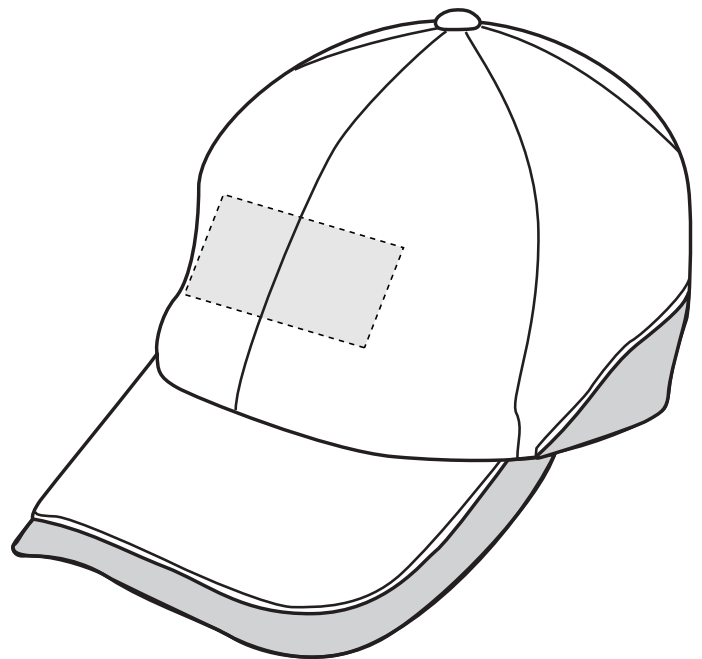

Customer Service E-mail: service@garrettspecialties.com

Order#: 126196

Product: 6-Panel Combed Cotton Cap

Item #: 1086-305886

Imprint Method: Heat Transfer on the Front - Navy Blue 281

ARMY G-2

Actual Size of Imprint
Dotted Lines Do Not Print